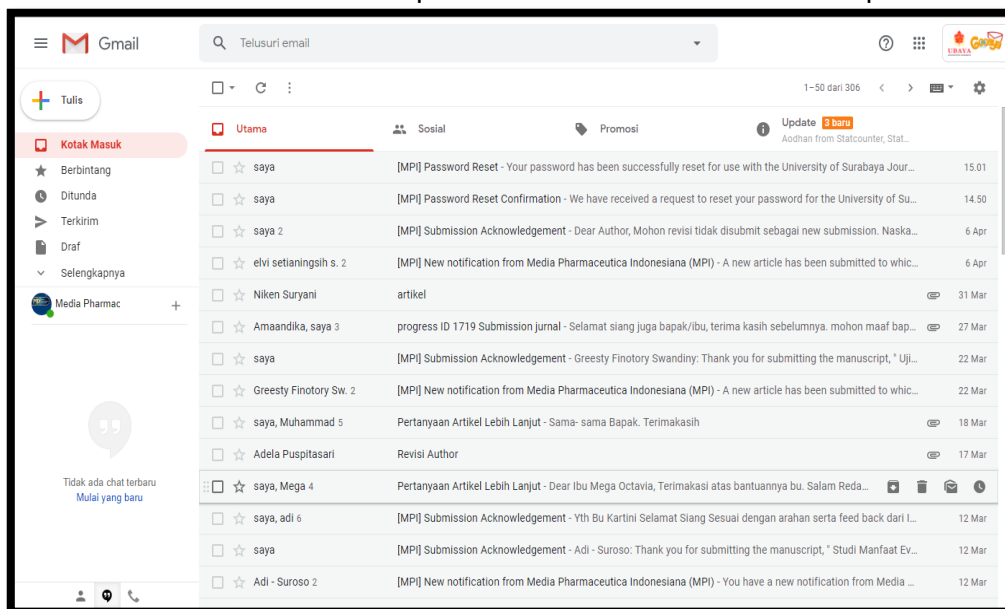

Lalu bukalah email anda, karena system otomatis mengirim 2 pesan. Email 1 yaitu password reset confirmation dan email 2 password reset berisi username & password.