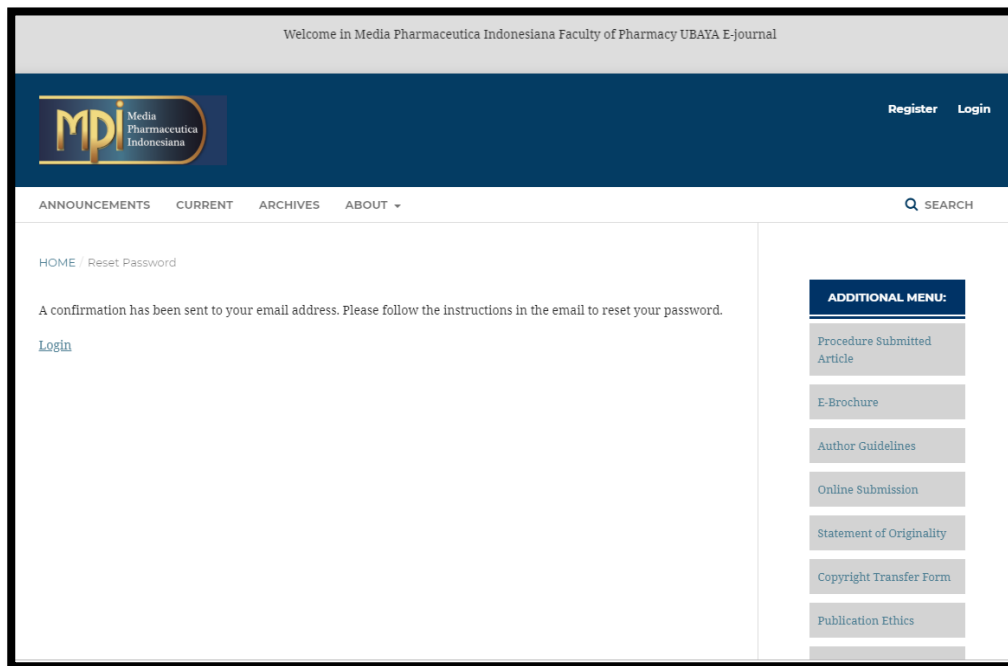

Lalu bukalah email anda, karena system otomatis mengirim 2 pesan. Email 1 yaitu password reset confirmation dan email 2 password reset berisi username & password.

Bukalah email password reset